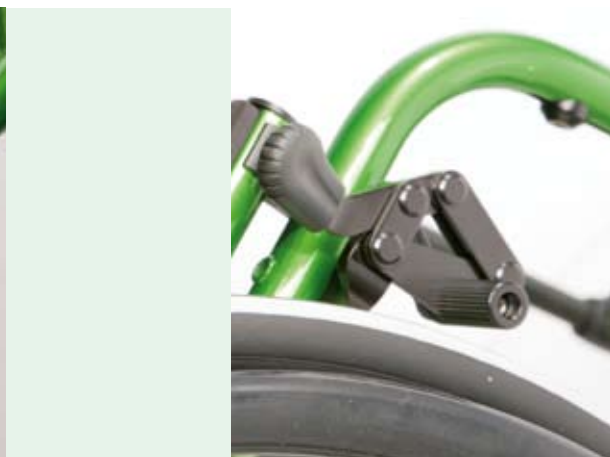

Avantgarde T

Business upholstery with various practical storage compartments for purse, mobile phone, palmtop, etc.

Push handle with non-slip grip

Single-panel footrest with angle-adjustable aluminium footplate

The wheel lock with short operating lever is not in the way during transfer

The plug-on clothing protector is easy to remove

The crutch holder offers space for two forearm crutches

Avantgarde T

Options

Removable tube armrest

- Padded
- Very light

Shock absorber

- Rear wheel suspension for high driving comfort

Push ring cover

- Better grip
- Enhanced force transmission

Avantgarde T

Product Features

- High-strength aluminium frame with double cross-brace
- Single-panel footrest or individual footrests with "easy click" locking function
- Height-adjustable and adaptable back as standard equipment
- Aluminium side panels
- Precise setting of the rear wheel position by means of optimized adapter
- Front frame offset can be selected
- A vast range of options such as Ergo back with physiologically adjustable pivot point and angle adjustment from -9° to $+9^{\circ}$