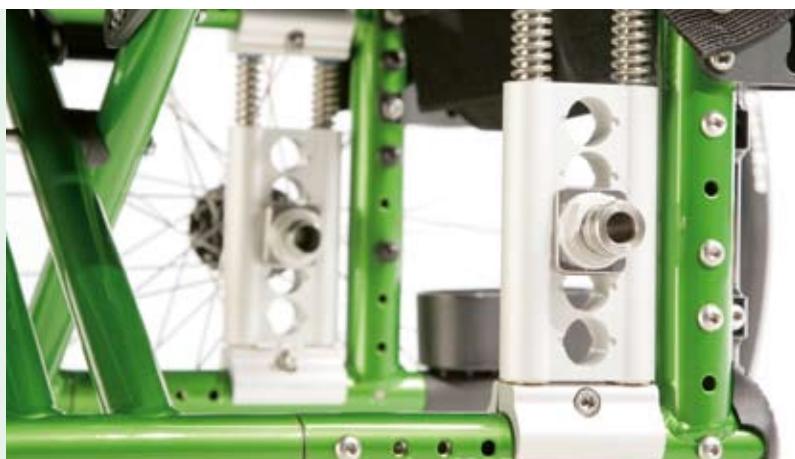

The wheel lock with short operating lever is not in the way during transfer

The plug-on clothing protector is easy to remove

The crutch holder offers space for two forearm crutches

Avantgarde T

Options

Removable tube armrest

- Padded
- Very light

Shock absorber

- Rear wheel suspension for high driving comfort

Push ring cover

- Better grip
- Enhanced force transmission

Avantgarde T

Product Features

- High-strength aluminium frame with double cross-brace
- Single-panel footrest or individual footrests with "easy click" locking function
- Height-adjustable and adaptable back as standard equipment
- Aluminium side panels
- Precise setting of the rear wheel position by means of optimized adapter
- Front frame offset can be selected
- A vast range of options such as Ergo back with physiologically adjustable pivot point and angle adjustment from -9° to $+9^{\circ}$