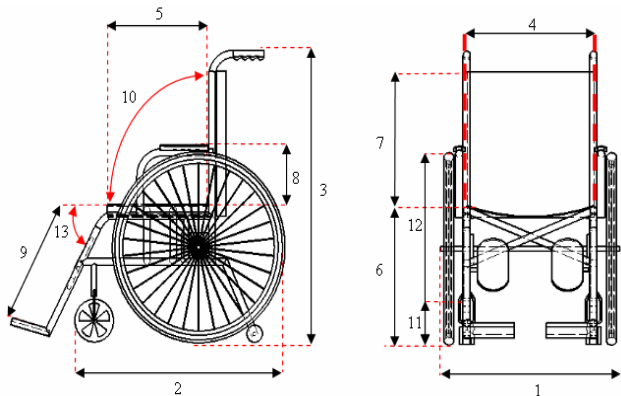

## MANUAL WHEELCHAIR - Adult Folding Otto Bock Start Intro M1

PRODUCT DETAILS		
Supplier	Otto Bock	
Name	Otto Bock Start Intro	
Model	Start Intro M1	
SWL	125kg	
Product Wght	Inc Whls	15kg
	Exc Whls	13.2kg

DIMENSIONS (mm)		Std	Optn*
1) Overall Width	Max	690	
	Min	570	
2) Overall Length	Max	825	
	Min	780	
3) Overall Hght	Max	995	
	Min	770	
4) Seat Width	Max	505	
	Min	405	380
5) Seat Depth	Max	430	460
	Min	430	400
6) Top Seat-to-Floor Hght	Max	495	
	Min	380	
7) Bckrst Hght	Max	425	475
	Min	425	400
8) Armrest Hght	Max	245	
	Min	220	
9) Top Seat-to-Footplate Hght	Max	470	
	Min	310	
10) Seat/ Bckrst Angle (Deg° recline)	Dyn. Adjst		
	Max		110
	Min		80
	Incrmnts		10
11) Castor Size	100 (4")		
	125 (5")		
	150 (6")		X
	200 (8")	X	
	Other		

FEATURES		Std	Optn*	
REAR WHEELS	Type	Semi-Pneu		
		Pneumatic		
		Solid	X	
		Other		
MOUNTING	Mounting	Qck-Rlse	X	
		Bolt		
LEGRESTS	Hanger Type	SwingAway	X	
		Removable	X	
		Fixed		
	Hanger Angle Options	70° / 80° / 90°		
Elevating			X	
ARMRESTS	Type	Desk	X	
		Full Length	X	
		Height Adjst	X	X
		SwingAway		
		Flip Back	X	
Removable	X			
AXLE POS	Rear Whl Axle Position	#Vertcl pstns	3	
		#Lngtdnl pstns	2	
		Amputee	X	
TRNS-PRT	Folding Mchnsm	Cross brace	X	
		Backrest		
ACCESSORIES	Heel Loops		X	
	Calf Strap		X	
	Pelvic Strap			X
	Chest Harness			X
	Stump support			X
	Anti-tippers			X
	Side Guards		X	
	Wheel Lock Extension			X
	Push Handle Extension			X
	Tray			X
	O2 Bottle Carrier			X
	Vhcle Tie Dwn			X
	Basic Tool Kit			X
Overall Frame	# Frame Colours		1	
	Frame Material		Al	
	Country of Manufacture		China	